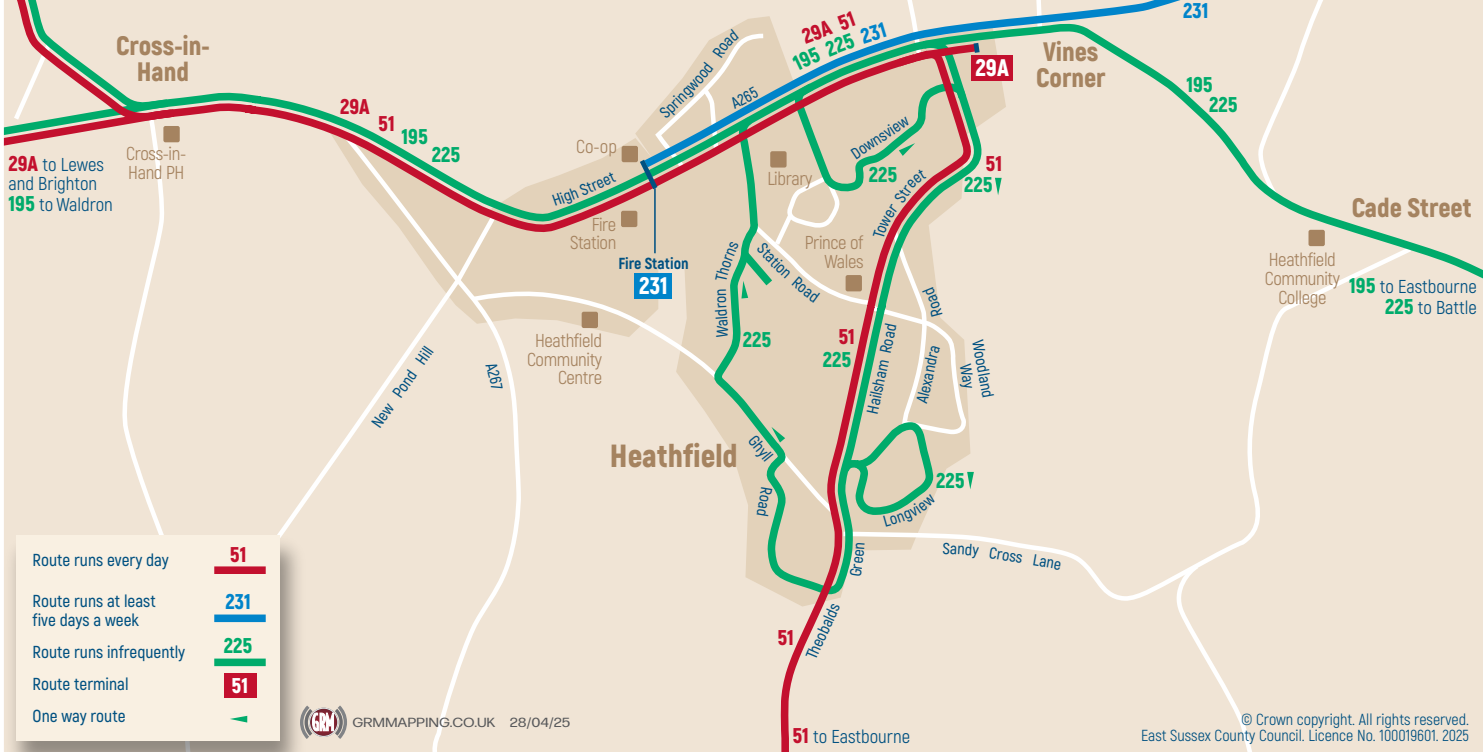

bus routes around Heathfield

51 to Tunbridge Wells
225 to Crowborough

29A to Lewes and Brighton
195 to Waldron

231 to Etchingham

Route runs every day	51
Route runs at least five days a week	231
Route runs infrequently	225
Route terminal	51
One way route	▶