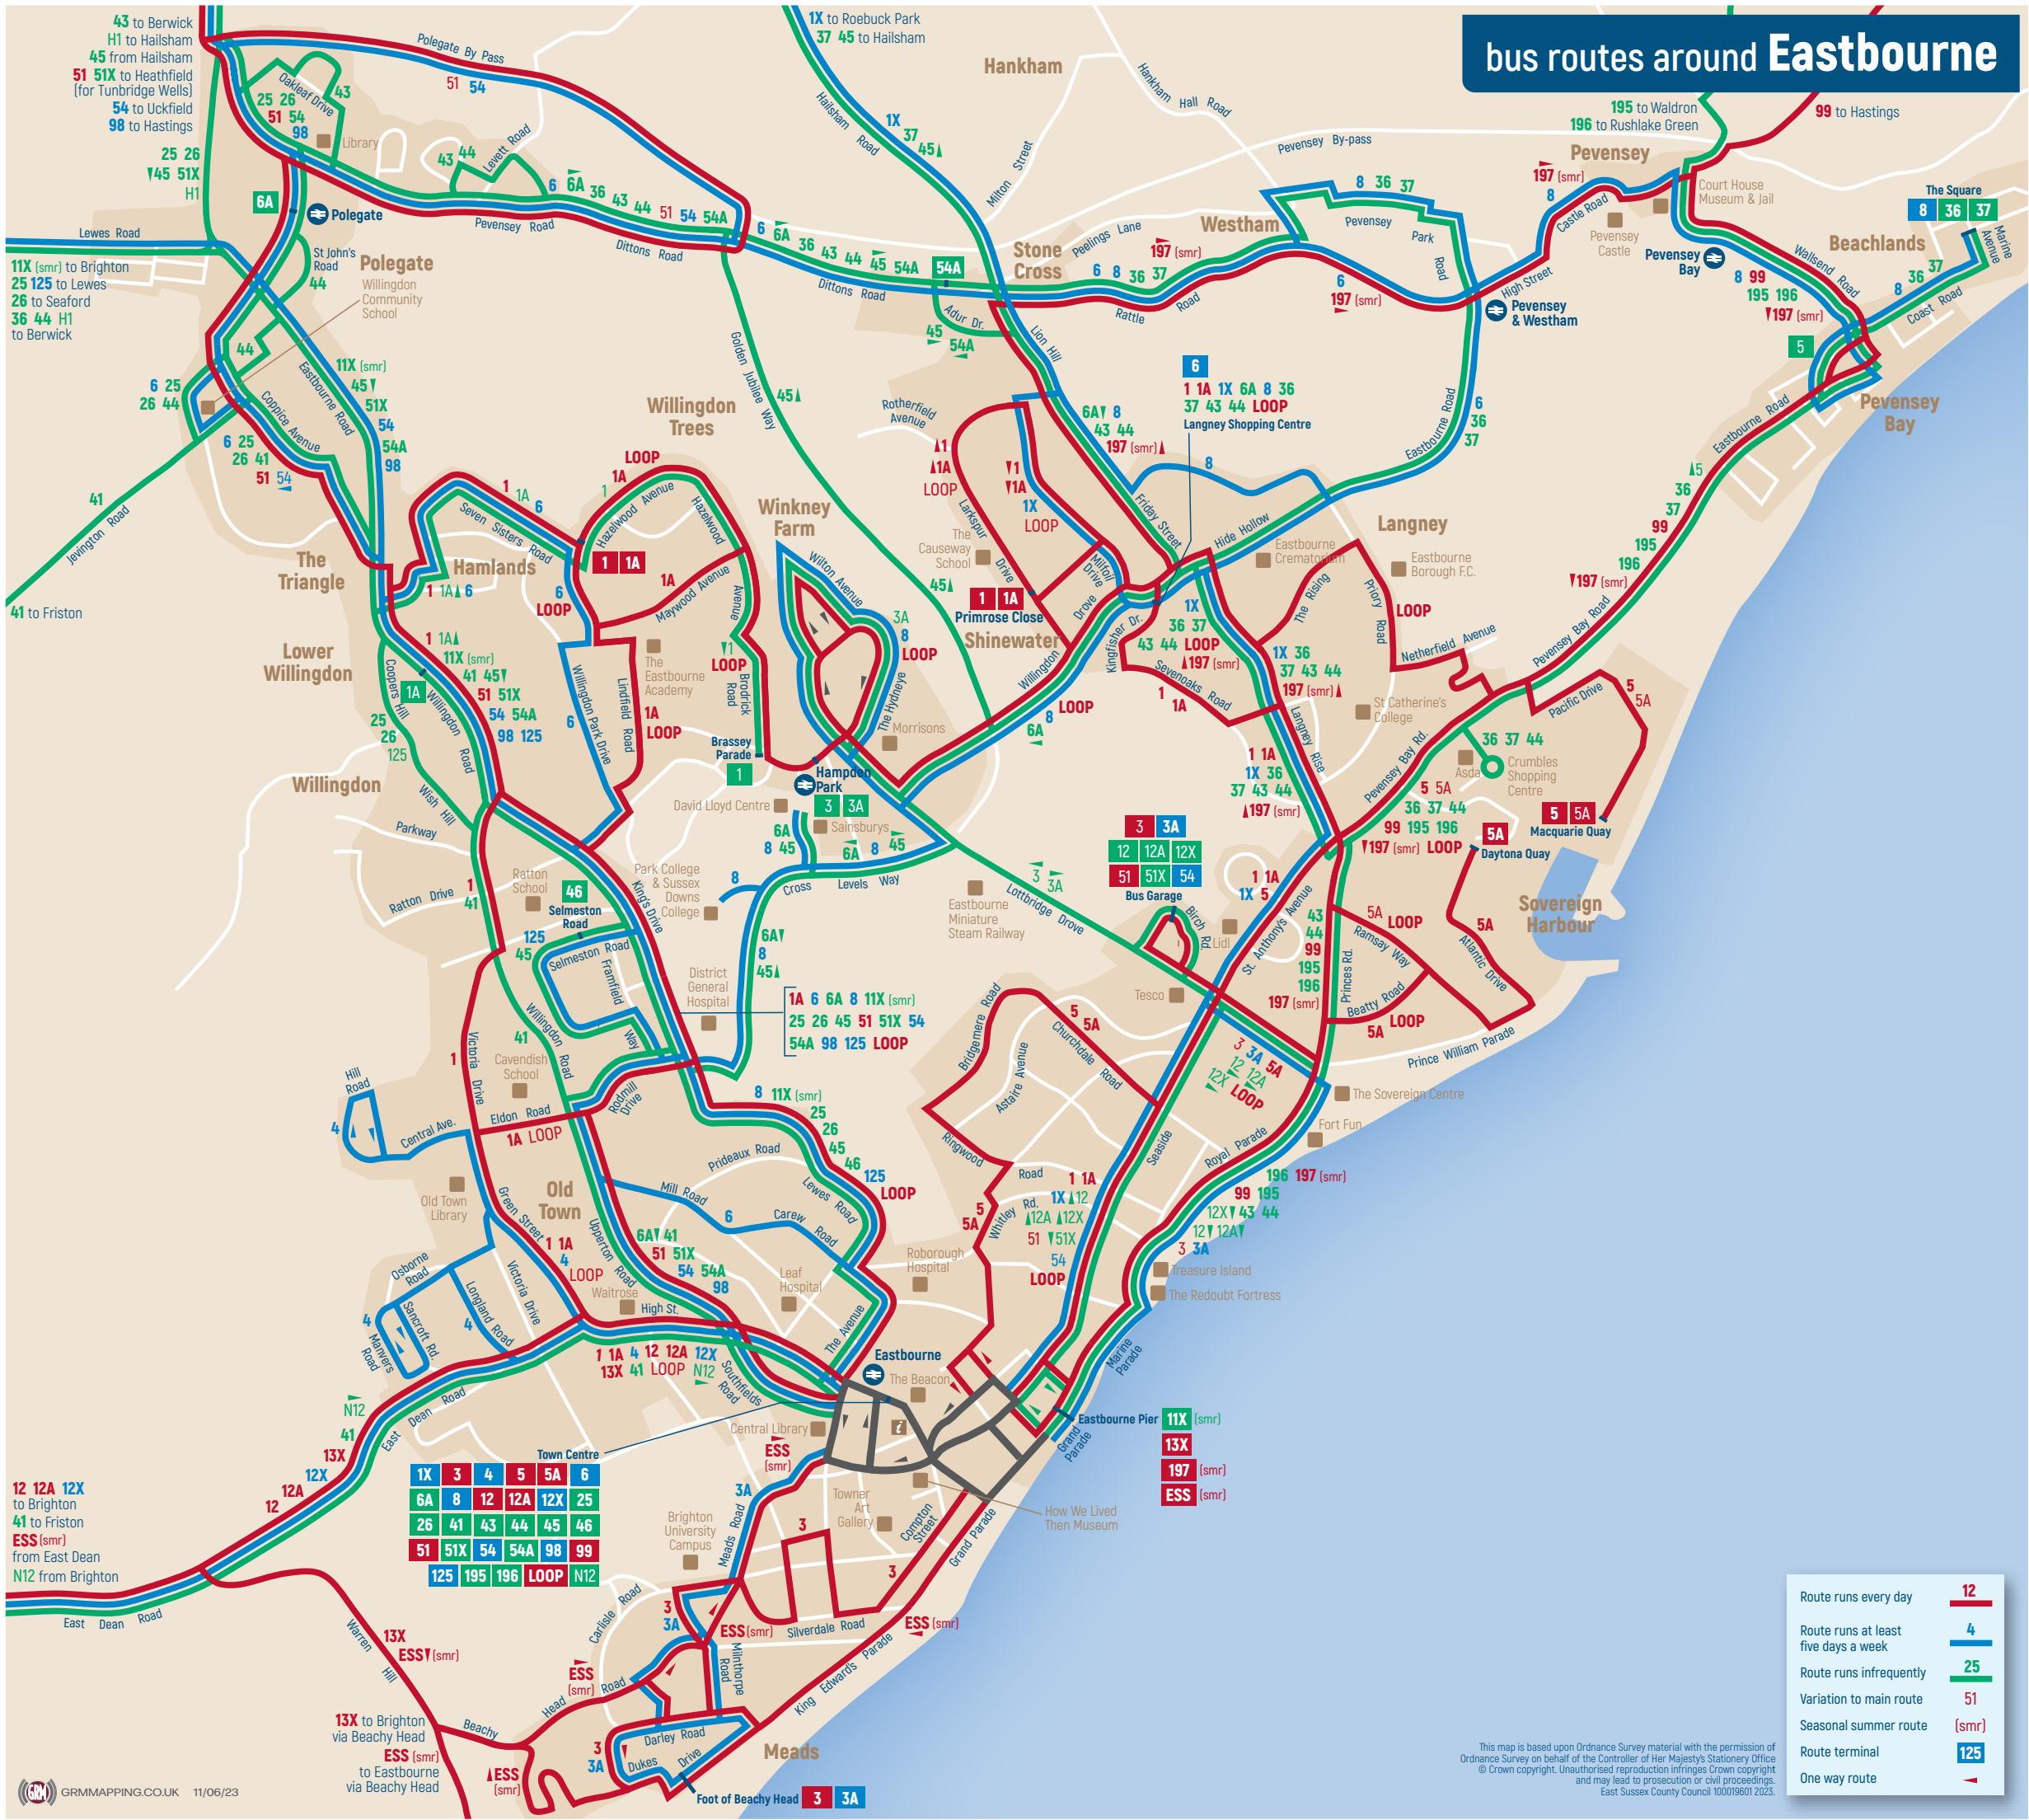

bus routes around Eastbourne

Route runs every day	12
Route runs at least five days a week	4
Route runs infrequently	25
Variation to main route	51
Seasonal summer route	(smr)
Route terminal	125
One way route	▶